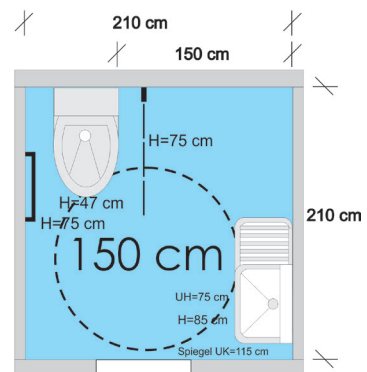

Outdoor dining area

TOILET

An accessible toilet is available in the basement. It is locked at all times, the Eurokey is available at the counter. The lift to the basement is past the bar and kitchen. Door to the lift: Hinged door with lever handle, clear door width 85 cm

Toilet

Accessible WC:

- Hinged door with lever handle
- Clear door width 85 cm
- Room dimensions: 210 x 210 cm
- Turning circle of 150 cm guaranteed
- WC height: 47 cm (standard 46–48)
- WC accessible from the right, 150 cm space
- 1 folding support rail at a height of 75 cm
- 1 angled grab bar at a height of 75 cm
- Washbasin at height of 83 cm, wheelchair access height 69 cm
- Lower edge of mirror at a height of 115 cm
- Clothes hook at a height of 130 cm
- Emergency bell available

WC mit Eurokeyschließsystem

LIFT

- 150 x 150 cm space in front of entrance and exit
- Entrance 110 cm wide
- Doors open automatically
- Lift interior 160 x 140 cm in size
- Controls at wheelchair height (between 90 and 110 cm)
- Another row on the opposite side with controls (90–130 cm height) with Braille lettering
- 1 handrail at a height of 90 cm
- Display available on display
- Audible announcement